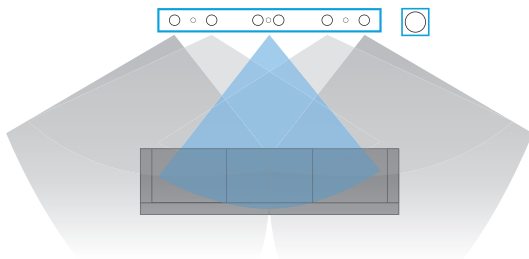

5.1 home theater with wireless sub